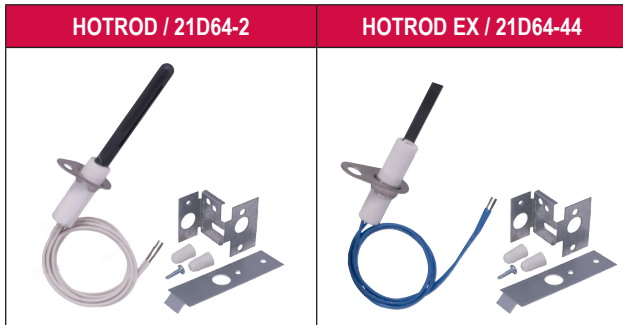

White-Rodgers

NITRIDE HOT SURFACE IGNITORS

5 year warranty

120V UNIVERSAL *HotRod* NITRIDE IGNITORS

MODEL NUMBER	LEAD LENGTH	DESCRIPTION	REPLACES
21D64-2	15.5"	HotRod™ kit includes 120V nitride ignitor, universal mounting brackets and ceramic wire nuts	Over 170 models
21D64-5PK	15.5"	HotRod 5-pack contains 5 single pack ignitor kits	Over 170 models
21D64-44	14.5"	HotRod EX™ kit includes 120V nitride ignitor, universal mounting brackets and ceramic wire nuts	Over 275 models

120V DIRECT OEM REPLACEMENT NITRIDE IGNITORS

789A-751A1	789A-751KT1	789A-751KT2	789A-707A1	789A-801A1
CARRIER	CARRIER	CARRIER	GOODMAN	LENOX
	Upgrade Carbide to Nitride for 33-1/3" furnaces	Upgrade Carbide to Nitride for 40" furnaces		
1176919 50PK74 LH33ZG001	331930-751 LH33ZS001 LH33ZS001A LH33ZS002 LH33ZS002A LH33ZS003 LH33ZS003A LH33ZS004 LH33ZS004	332505-751 LH33ZS001 LH33ZS001A LH33ZS002 LH33ZS002A LH33ZS003 LH33ZS003A LH33ZS004 LH33ZS004	0130F00008 0130F00008S 42AL28	10053602 161R27 70W16 LB-112237B

789A-914A1	789A-820KT1	789A-956A1
NORDYNE	TRANE	YORK
1017743S 921074	30NX16 D156805P01 IGN00146 IGN00152	025-45231-000 025-49808-000 s1-025-45231-000 s1-025-49808000 s1-025-49808-000

3 year warranty

80V DIRECT OEM REPLACEMENT NITRIDE IGNITORS