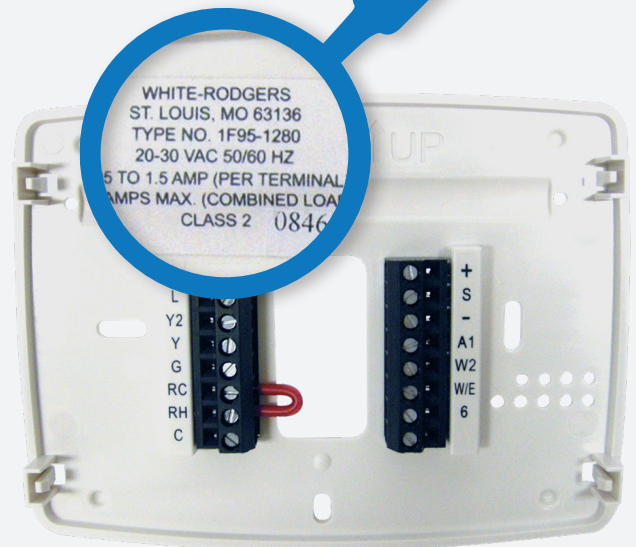

How to find the model number on your thermostat.

Step 1: Remove the front cover.

Step 2: Locate the model number as shown below.

1F95-1280

FRONT

BACK