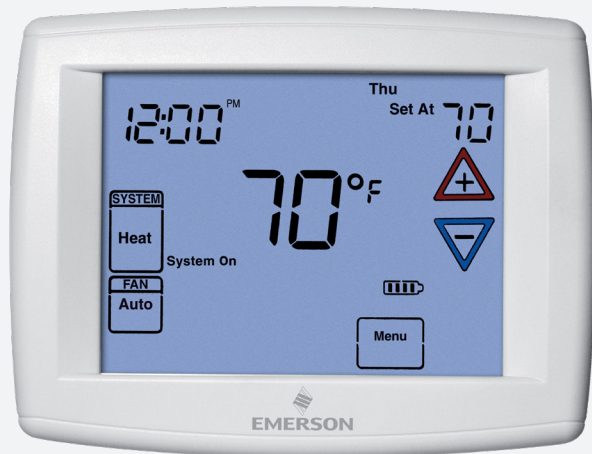

How to find the model number on your thermostat.

Step 1: Remove the front cover.

Step 2: Locate the model number as shown below.

1F95-1280

FRONT

BACK