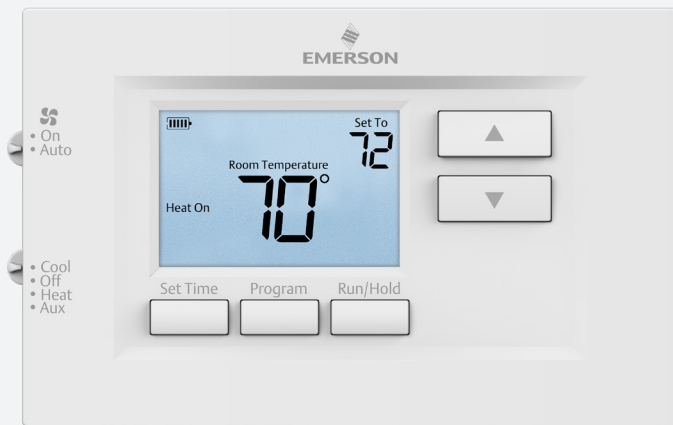

How to find model number on your thermostat

Step 1: Remove the front cover.

Step 2: Locate the model number as shown below.

1F75H-21PR

FRONT

BACK