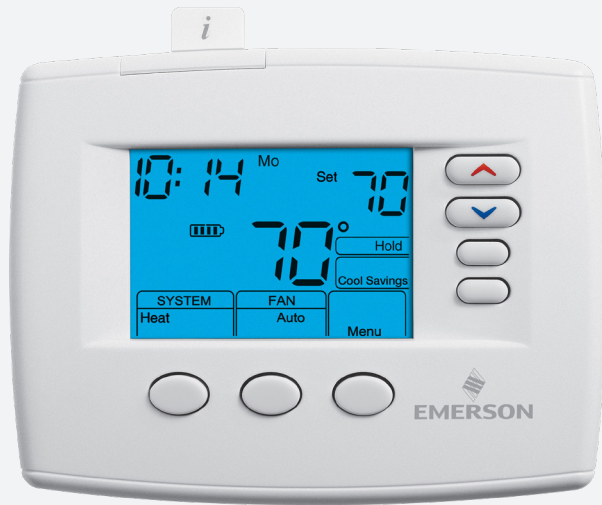

How to find the model number on your thermostat.

Step 1: Remove the front cover.

Step 2: Locate the model number as shown below.

1F85-0477

FRONT

BACK