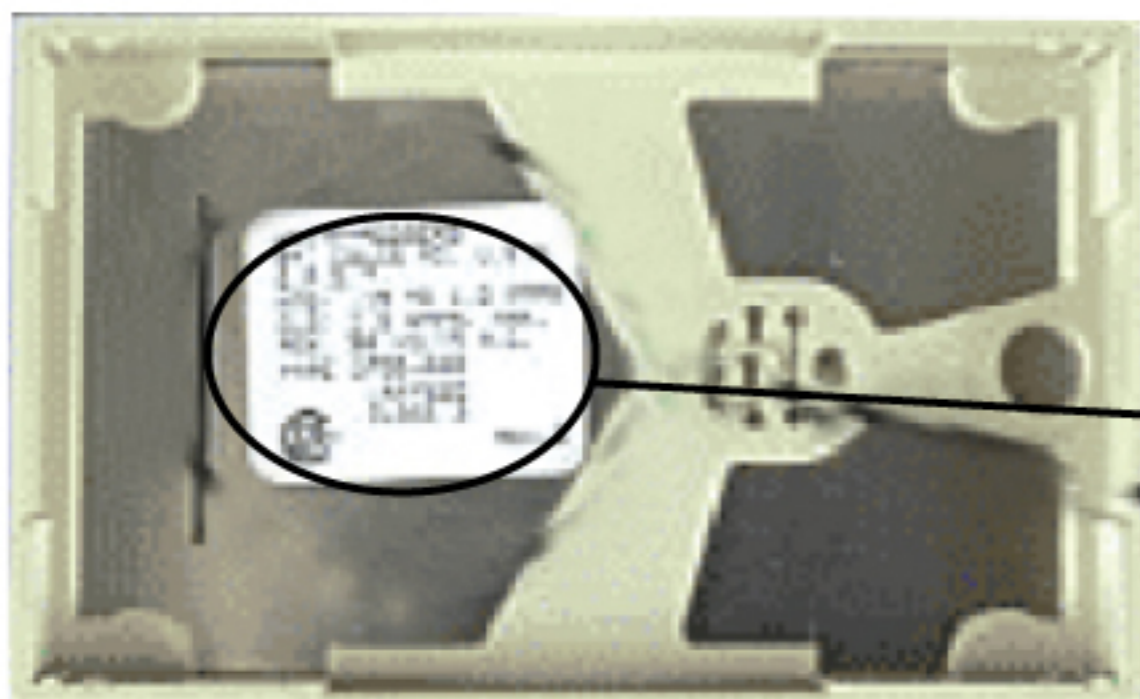

1E56/1F56

What is the type number of my 1E56/1F56? Other mechanical type thermostat type numbers will be found in similar location.

Remove the front cover from the wall plate.

TYPE or Model number is located on inside of front cover.

Thermostat
Type Number

WHITE-RODGERS
ST. LOUIS MO. U.S.A.
S.P.D.T.
HTG: .15 TO 1.2 AMPS.
CLG: 1.5 AMPS. MAX.
MAX. 30 VOLTS A.C.
TYPE 1F56-444
LR27935
CLASS 2

REV. C